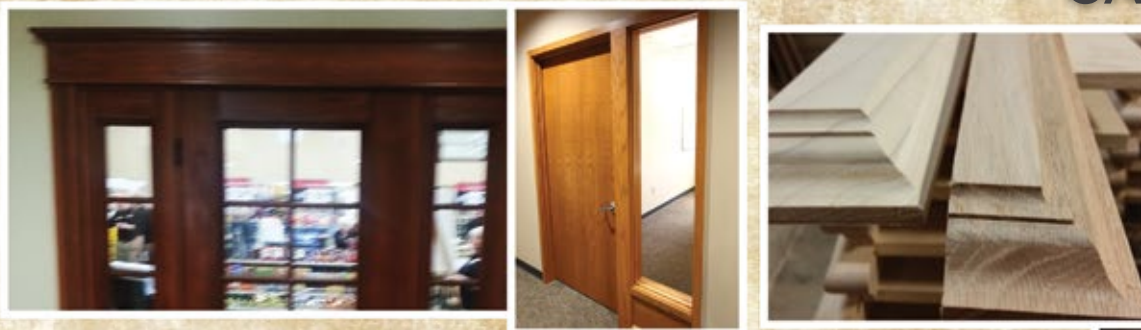

COMMERCIAL DOOR SYSTEMS

Your custom product gets delivered with all your other Badger product ready to be installed quickly and easily saving you time and money on the jobsite. YES- All our custom product is available to be Pre-Finished with the great look of Badger's Pre-Finished Millwork. Call today and continue the partnership of product customization that has been happening here at Badger since 1903!

CABINET DETAIL