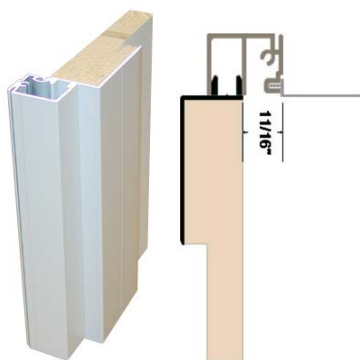

DOOR CLADDING

ALUMINUM EXTERIOR DOOR CLADDING

- available in five nosing profiles
- heavy duty which will not dent or wave
- vivid color will never require painting
- no exposed fasteners
- attractive .062 extruded aluminum
- brickmold and crownline casing is storm door ready
- limited Lifetime Warranty

crownline casing **S**