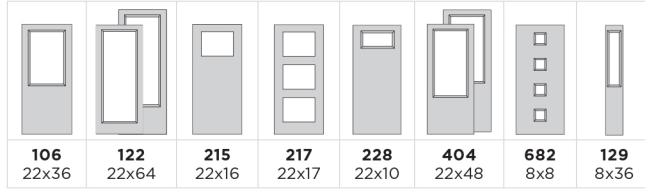

quick ship for non-stock glass