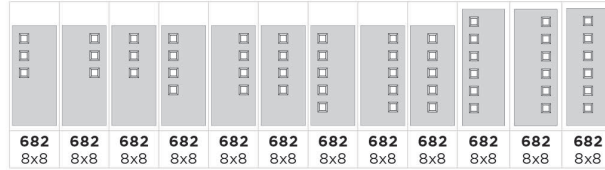

SQUARE LITES