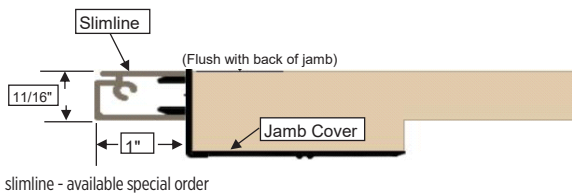

DOOR CLADDING

ALUMINUM EXTERIOR DOOR CLADDING

- available in five nosing profiles
- heavy duty which will not dent or wave
- vivid color will never require painting
- no exposed fasteners
- attractive .062 extruded aluminum
- brickmold and crownline casing is storm door ready
- limited Lifetime Warranty

crownline casing **S**