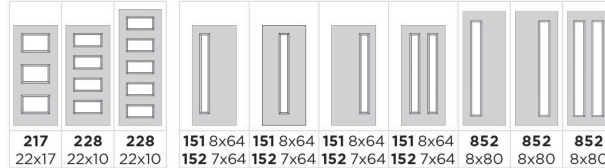

EQUAL LITES

VERTICAL LITES

Oak textured fiberglass
22x64 lite

steel 22x17 lite with 2-panels equal

steel 22x36 lite with 1-panel

Mahogany textured fiberglass 22x48 lite with 1-panel
// Mahogany textured fiberglass sidelite 8x48 glass
with 1-panel