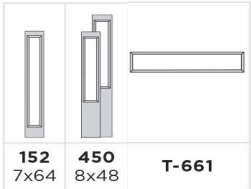

CRUZ glass

antique black caming • privacy rating 8

steel 22x64 full lite