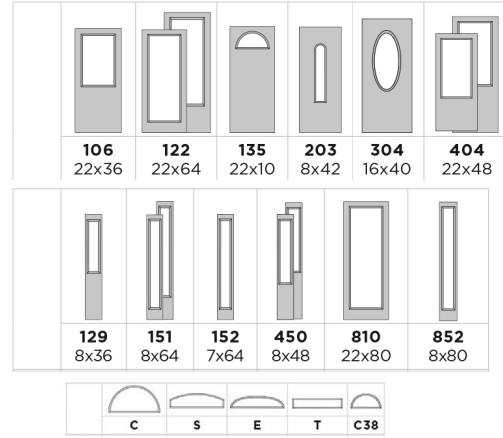

PANAMA glass

platinum (725) caming • privacy rating 4

quick ship for non-stock glass

steel 22x64 lite // steel sidelite 8x64 lite