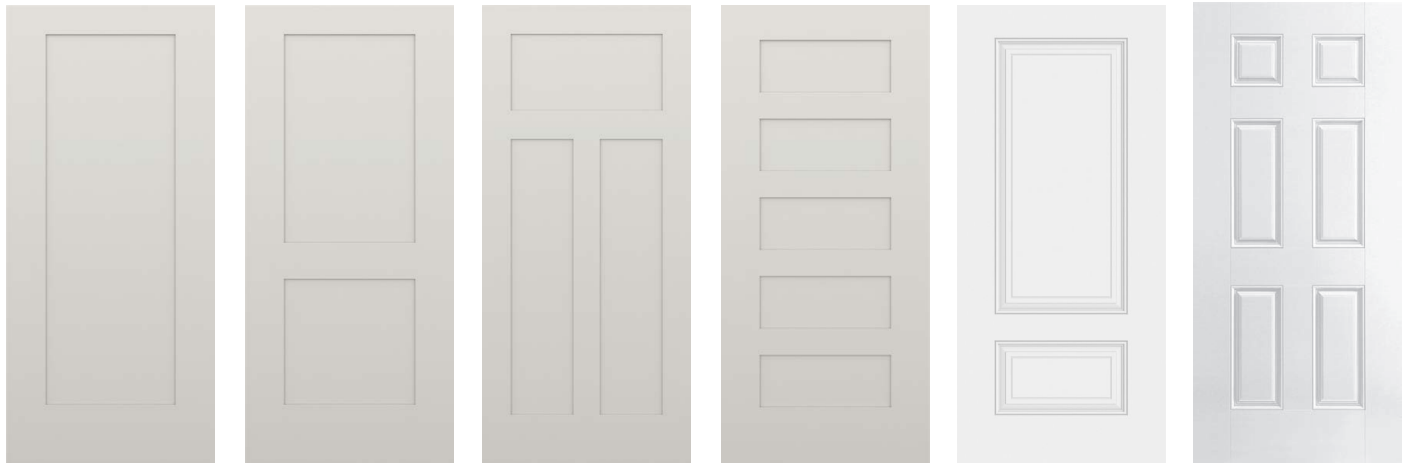

SMOOTH FIBERGLASS

1-panel shaker
(20min & non 20min)

2-panel shaker
(20min & non 20min)

3-panel shaker
(20min & non 20min)

5-panel shaker
(20min & non 20min)

Hollister 2-panel
3/0

6-panel
2/8 & 3/0
(20min & non 20min)