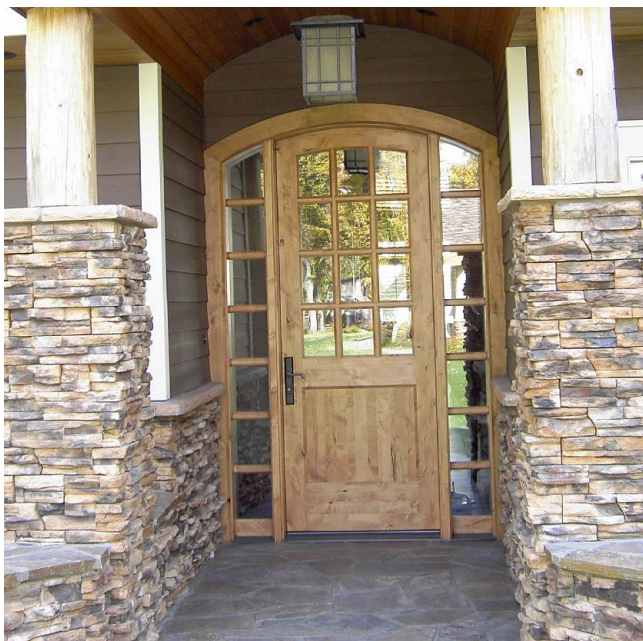

CUSTOM WOOD DOORS

Add a little wow to your welcome. Whether rustic or elegant, subtle or bold, large or small, turn a unique vision into reality with a custom wood door. All doors are custom made-to-order, available with or without glazing, prefinishing, prehanging or machining.

Any entrance configuration is available, including: door only, door with 1 or 2 sidelites, door with transom and sidelight(s), and radius top door and/or transom. All configurations are available pre-hung in matching, solid wood jamb or manufactured to fit into an existing jamb.