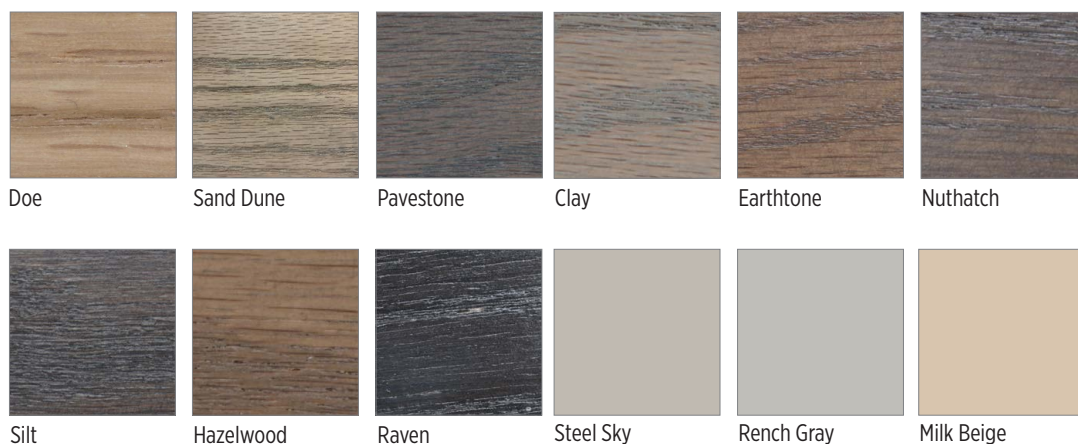

STAIN & PAINT COLORS

DISCOVER THE PERFECT COLOR

Color collections designed to complement any decor - from modern to traditional, sophisticated to rustic. Capture yours by choosing from a diverse selection of stain and paint options, prefinished for long-lasting vivid colors and to withstand day-to-day active living. Each door is meticulously prefinished by skilled artisans who expertly complete the stain and paint process.

STAIN COLORS

DOWN TO EARTH STAIN & PAINT COLORS

PAINT COLORS

CUSTOMIZE YOUR COLOR

Can't find the right color? Get the right color with customized color matching available to match almost any sample provided. Our color experts are committed to creating your perfect color. Explore the endless possibilities with Badger.