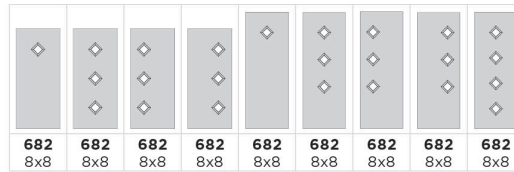

EQUAL LITES

VERTICAL LITES

Oak textured fiberglass
22x64 lite

steel 22x17 lite with 2-panels equal

steel 22x36 lite with 1-panel

Mahogany textured fiberglass 22x48 lite with 1-panel
// Mahogany textured fiberglass sidelite 8x48 glass
with 1-panel