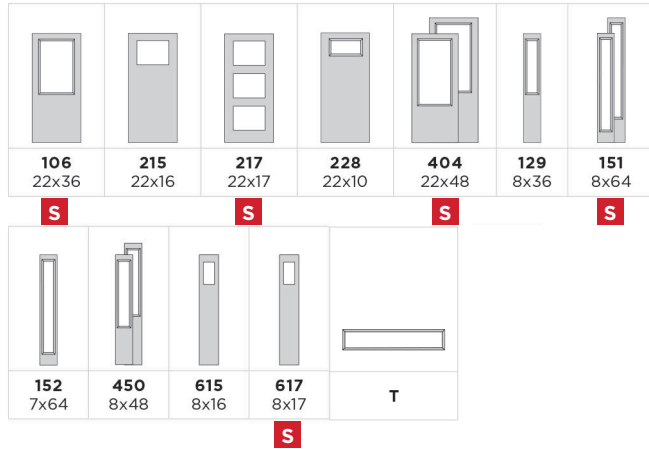

				
	CRAFTSMAN 3P	CRAFTSMAN 2P	SIDELITE W/ FULL GLASS	CRAFTSMAN SIDELITE
Door material	HGS	HGS	HGS	HGS
6'8" widths	2'8", 2'10", 3'0"	2'8", 2'10", 3'0"	1'0", 1'2"	
8'0" widths	2'8", 2'10", 3'0"	2'8", 2'10", 3'0"	1'0", 1'2"	
Dentil shelf	option shown	option shown		
SDL kit		optional	optional	optional
Glass sizes		217	6'8" 151 8'0" 852	617
Marco. 331		•	•	•
Frontier. 312		•	•	•
Element. 328		•	•	•
Naples. 366		•	•	•
Focus. 627		•	•	•
Clear Glass 010		•	•	•
Heartland. 322/323		•	•	•
Textured glass		•	•	•

steel 22x48 lite with 2-panel steel sidelite 8x48 glass with 1-panel **S**

S

steel 22x36 lite with 1-panel **S**

steel 22x17 lite with 3-panel **S**

MARCO glass

antique black caming • privacy rating 4

STOCK

smooth fiberglass 22x17 lite 2-panel with dentil shelf // smooth fiberglass sidelite 8x17 lite with 1-panel

Mahogany textured fiberglass
22x48 lite with 1-panel

steel 3-equal 22x17 lite

S

steel 22x48 lite with 1-panel