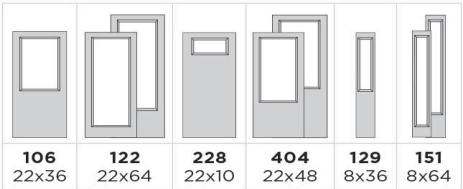

Mahogany textured fiberglass 22x10 lite with 4-panel

FOCUS glass

platinum caming • privacy rating 5

smooth fiberglass craftsman with 22x17 lite 2-panel

smooth fiberglass with 22x17 lite 2-panel & dentil shelf

Mahogany textured fiberglass 22x10 lite with 4-panel

steel 22x36 lite with 1-panel

smooth fiberglass 22x64 lite // smooth fiberglass sidelite 7x64 lite

CRUZ glass

antique black caming • privacy rating 8

steel 22x64 full lite