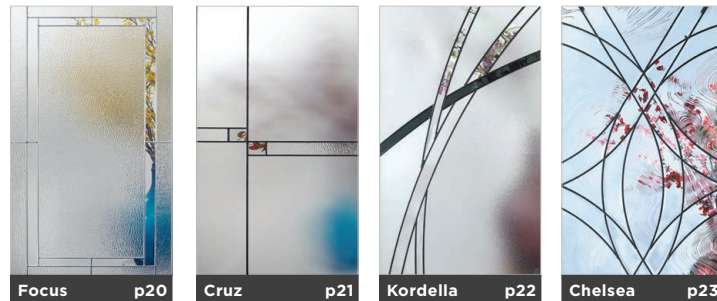

HOW TO CHOOSE YOUR DOOR

1

CHOOSE YOUR GLASS

DECORATIVE GLASS

STOCK GLASS

Element p16 Naples p17 Marco p18 Frontier p19

Focus p20 Cruz p21 Kordella p22 Chelsea p23

Alston p24 Cuzco. p25