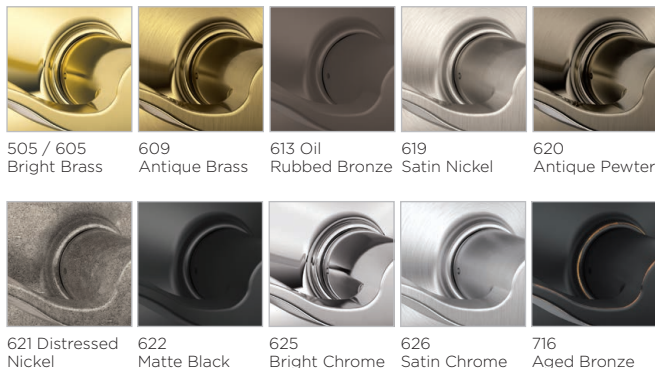

Windsor Satin Nickel
Windsor Oil Rubbed Bronze

Savoy solid Brass handle set for deadlocking tongue set

Savoy Satin Nickel
Savoy Oil Rubbed Bronze

San Jose solid Brass handle set for deadlocking tongue set

BALL BEARING HINGES

- ball bearing hinges provide a smooth quiet close without hinge dust accumulating
- spring hinge available

AVAILABLE FINISHES

LEVERS & KNOBS

From traditional to contemporary, choose from various designs and finishes to match your style. Various lever and knobs available in passage, privacy, dummy pulls and entry.

LEVERS

Sacramento Avila Latitude with Collins Flair with Addison

OUTSIDE HANDLE SETS

Plymouth Camelot Century

KNOBS

Bowery with Upland Plymouth Orbit Andover with Addison

STOCK LEVERS, KNOBS & KEYPADS

Accent 619, 609, 716 **S** Latitude 622, 619 **S** Merano 619, 622, 716 **S** Georgian 619, 716 **S**

AVAILABLE FINISHES

505 / 605 Bright Brass 609 Antique Brass 613 Oil Rubbed Bronze 619 Satin Nickel 620 Antique Pewter

621 Distressed Nickel 622 Matte Black 625 Bright Chrome 626 Satin Chrome 716 Aged Bronze