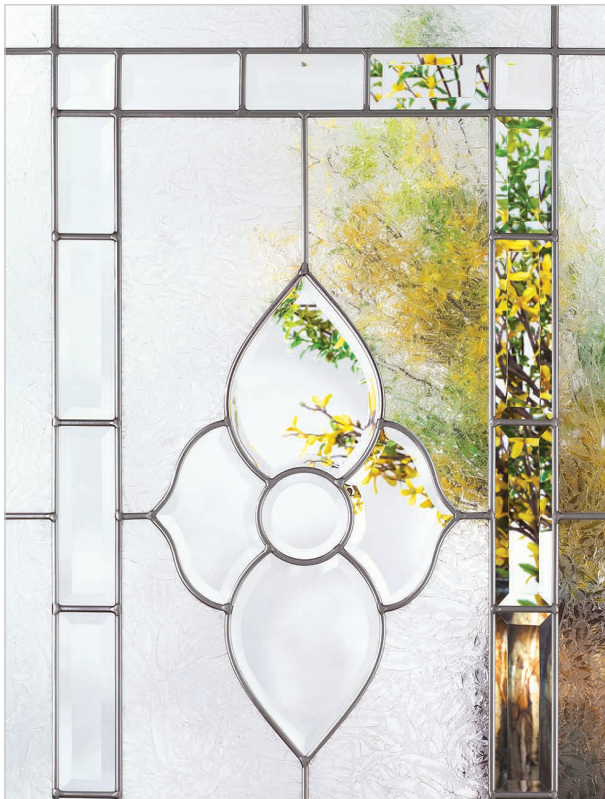

Mahogany textured fiberglass 22x64 lite

Oak textured fiberglass 22x64 lite

GEORGIAN glass

platinum (517) or brass (515) coming • privacy rating 3

quick ship for non-stock glass

	106 22x36	300 20x57	304 16x40	404 22x48
517	•	•	•	•
515	•	•	•	•