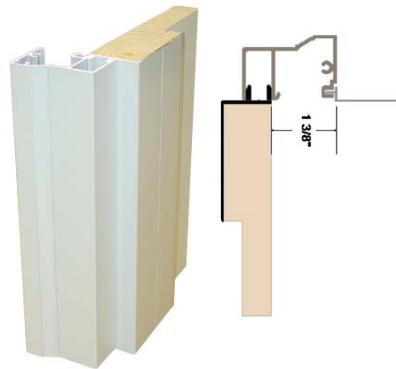

brickmold casing **S**