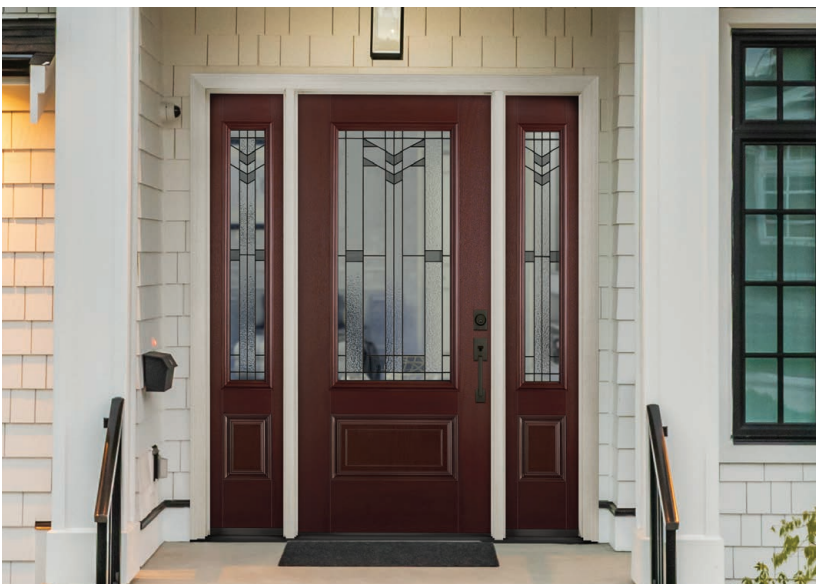

quick ship for non-stock glass

106 22x36	217 22x17	217 22x17	228 22x10	404 22x48
S	S			S

129 8x36	151 8x64	152 7x64	450 8x48
	S		

Mahogany textured fiberglass 22x48 with 1-panel // Mahogany textured fiberglass sidelite 8x48 lite with 1-panel