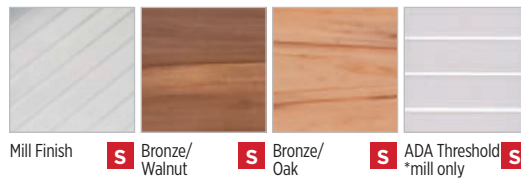

AVAILABLE FINISHES INSWING

AVAILABLE FINISHES OUTSWING