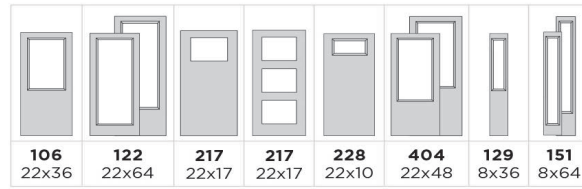

106 22x36	217 22x17	217 22x17	228 22x10	404 22x48
S	S			S

129 8x36	151 8x64	152 7x64	450 8x48
	S		

Mahogany textured fiberglass 22x48 with 1-panel // Mahogany textured fiberglass sidelite 8x48 lite with 1-panel

steel 22x36 lite with 1-panel **S**

Fir textured fiberglass 22x17 lite with 2-panel & dentil shelf **S**
Fir textured fiberglass sidelite 8x17 lite with 1-panel **S**

steel 22x48 lite with 2-panel **S**

Mahogany textured fiberglass 22x10 lite with 4-panel

FOCUS glass

platinum caming • privacy rating 5

smooth fiberglass craftsman with 22x17 lite 2-panel

smooth fiberglass with 22x17 lite 2-panel & dentil shelf