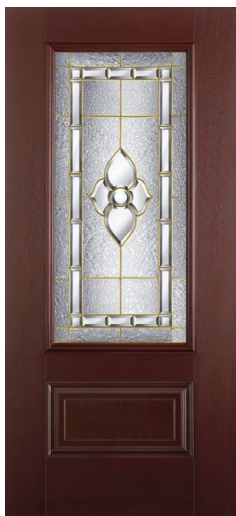

Mahogany textured Fiberglass 22x48 lite with 1-panel