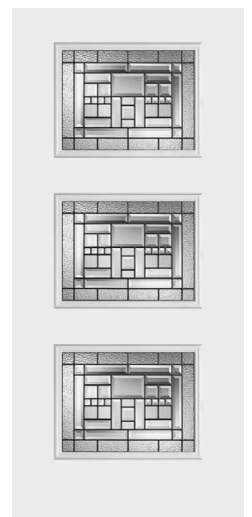

steel 22x17 lite with 3-panel **S**