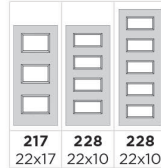

EQUAL LITES