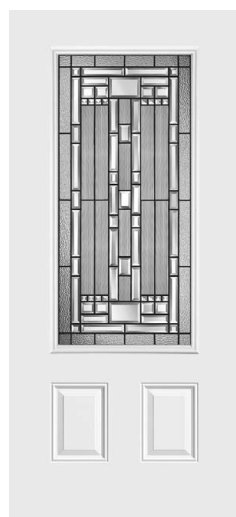

steel 22x48 lite with 2-panel steel sidelite 8x48 glass with 1-panel **S**