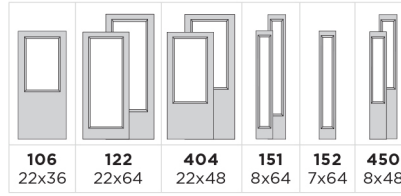

steel 22x36 lite with 1-panel

Oak textured fiberglass 22x36 with 2-panel

steel 16x40 oval with 2-panel archtop // steel 8x48 glass with 1-panel

CUZCO glass

antique black caming • privacy rating 7

Fir textured 22x64 lite