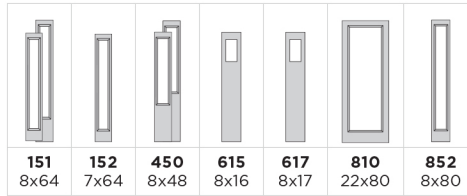

quick ship for non-stock glass