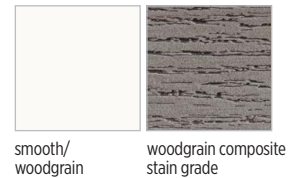

DOOR JAMBS

- limited lifetime warranty against ground rot, decay and insect damage
- superior paint and stain adhesion
- long-lasting durability and incredible strength
- available in 4-9/16" and 6-9/16"