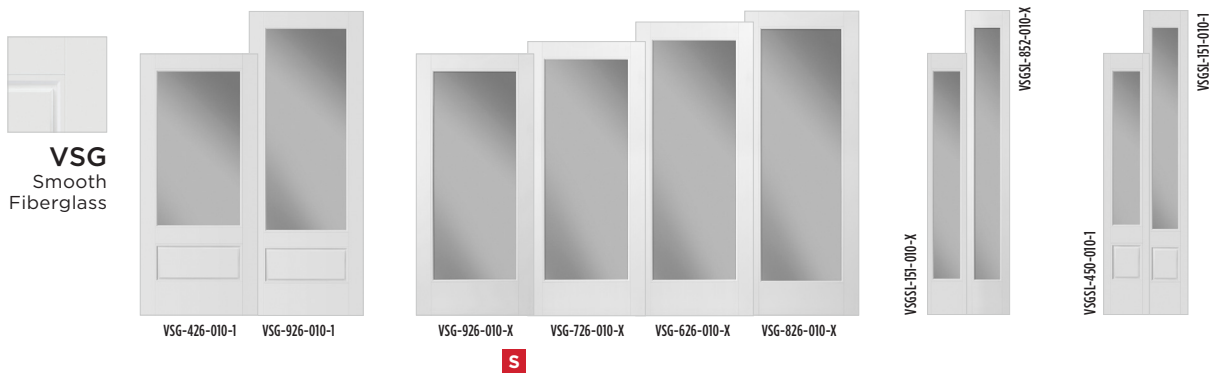

modern carved oak South Beach

modern carved oak Napoli

VISTAGRANDE CLEAR GLASS

VISTAGRANDE FIR TEXTURED FLUSH-GLAZED DOORS / CLEAR GLASS

VISTAGRANDE SMOOTH FLUSH-GLAZED DOORS / CLEAR GLASS

6'8"										7'0"		7'6"	
	114-010-X	120-010-X	122-010-X	404-010-1	420-010-1	426-010-1	926-010-X	152-010-X	450-010-1		726-010-X		626-010-X
VFT	•	•	•	•	•	•	•	•	•				
VSG	•	•	•	•	•	•	•	•	•	•			•